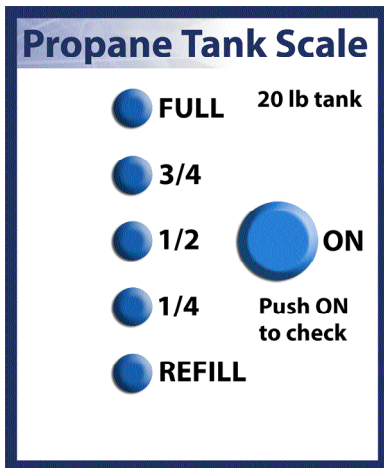

ELECTRONIC PROPANE TANK SCALE

For BBQ Grills, Outdoor Heaters and RVs

Ever wonder how much propane is in the tank? Now you can press a button and find out. Accurate Display shows amount of propane over the full range, not just when the tank is about empty.

20 lb Propane Tank Scale Operation:

1. Scale must be level to work properly
2. Place propane tank on scale
3. Press ON button
4. Check the top most LED that is lit, which corresponds to the amount of propane in the tank.

*Note: There may be a little propane in the tank when only the **REFILL** LED will light.*

Specification:

- Size: 14 1/2 " dia x 3 1/4"
- Weight: 2 lb.
- Display: 5 LEDs showing - FULL, 3/4, 1/2, 1/4, REFILL
- Accuracy: +/- 1 lb (5%)
- Power: 2 AA batteries
- Max load weight: 132 lb

The scale can be used to check 30 lb propane tanks. When the ON button is pressed, if the 1/2 LED is ON, but the 3/4 LED is not ON, it is time to REFILL the 30 lb propane tank.